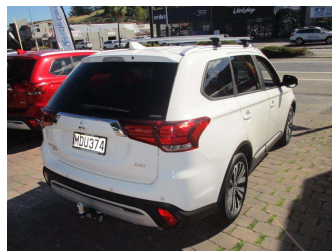

# 2019 Mitsubishi Outlander XLS 2.3D/4WD/6AT

**Purchase Price** **\$25,995**  
Includes GST, Registration & Licensing

Finance may be available on this vehicle. Ask one of our friendly staff for more information.

Body Style  
**5 door, Station Wagon**

Odometer  
**76,688 km**

Engine  
**2268 cc, Internal Combustion**

Fuel Type  
**Diesel**

Transmission  
**Auto, 4WD**

Wheels  
**Factory Alloys**

VIN  
**JMFXMLGF6WKZ001165**