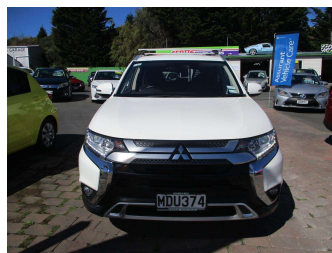

# 2019 Mitsubishi Outlander XLS 2.3D/4WD/6AT

**Purchase Price** **\$25,995**  
Includes GST, Registration & Licensing

Finance may be available on this vehicle. Ask one of our friendly staff for more information.

Body Style  
**5 door, Station Wagon**

Odometer  
**76,688 km**

Engine  
**2268 cc, Internal Combustion**

Fuel Type  
**Diesel**

Transmission  
**Auto, 4WD**

Wheels  
**Factory Alloys**

VIN  
**JMFXMLGF6WKZ001165**